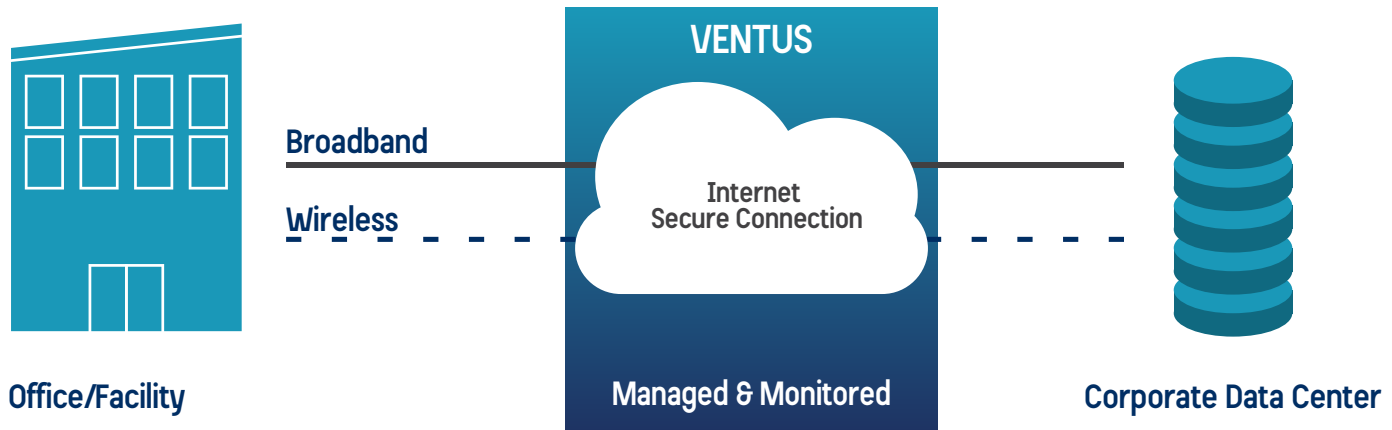

Ventus provides fully managed network solutions for enterprise businesses, ensuring millions of distributed locations achieve persistent, always on connectivity.

Ventus Managed Solution

- Solution engineering
- Project implementation engineering
- Router pre-configuration and set-up
- Technical support service 24x7x365
- Next day maintenance replacement
- Dedicated project management
- Secure VPN networks
- Multiple gateway routing

Ventus Telecommunications Management

- Street level site qualifications
- Multi-carrier access
- Equipment installs and break/fix
- Data plan analysis and assignment
- Cross carrier pooling
- Network provisioning
- Single invoicing

Better Networks. Built and Managed by Ventus.

Ventus Technologies Hardware

- 4G LTE, broadband, and MPLS connectivity
- Pre-configured routers
- Ongoing software updates
- Built-in battery backup
- Tilt sensors
- Quick install magnetic base

Ventus Genesis Network Monitoring

- Centralized device management
- Device and network status
- Over-the-air updates
- Remote device reconfiguration
- Remote installation support
- Troubleshooting & diagnostics
- Customizable maintenance alerts

For more information about Ventus managed wireless solutions please email us at info@ventusgns.com or call 866.949.9994